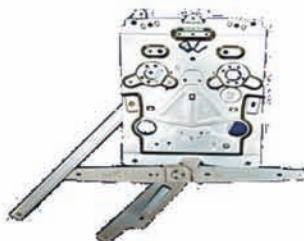

**HU-VV5001PN-FR
HU-VV5001PN-FL**

Volvo
FM12/FH12
Window Regulator
Power W/o Motor
FR:3176546
FL:3176545