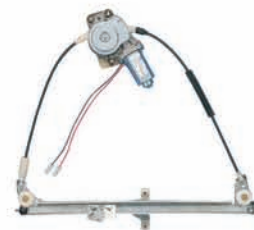

50pcs/1.7'

1. Window Handle

HU-AD1058A

Audi
Quattro K66 85-90
Window Handle
W/ Zinc Gear
A:Plastic Black

250pcs/1.7'

5. Window Regulator

HU-AD5247M-FR
HU-AD5247M-FL

Audi
Quattro K66 85-90
Window Regulator
Manual

10pcs/1'

HU-AD5001P-FR
HU-AD5001P-FL

Audi
80/90 88-92
Window Regulator
Power W/ Motor
FR:893837398-B
FL:893837397-B

10pcs/1'

HU-AD5002P-FR
HU-AD5002P-FL

Audi
100 83-90
Window Regulator
Power W/ Motor

10pcs/1'

A4/S4(B5)95-01

HU-AD5400PN-FR
HU-AD5400PN-FL

Audi
A4/S4 (B5) 95-01
Window Regulator
Power W/o Motor
FR:8D0837462B
FL:8D0837461B

10pcs/1'

A6(C3)94-97

HU-AD5601PN-FR
HU-AD5601PN-FL

Audi
A6 (C3) 94-97
100 90-94
Window Regulator
Power W/o motor
FR:4A0837462A
FL:4A0837461A

10pcs/1'

HU-AD5601PN-RR
HU-AD5601PN-RL

Audi
A6 (C3) 94-97
100 90-94
Window Regulator
Power W/o motor
RR:4A0839462A
RL:4A0839461A

10pcs/1'

A4(C4)97-04

HU-AD5602PN-FR
HU-AD5602PN-FL

Audi
A6 (C4) 97-04
Window Regulator
Power W/o motor
FR:4B0837462A
FL:4B0837461A